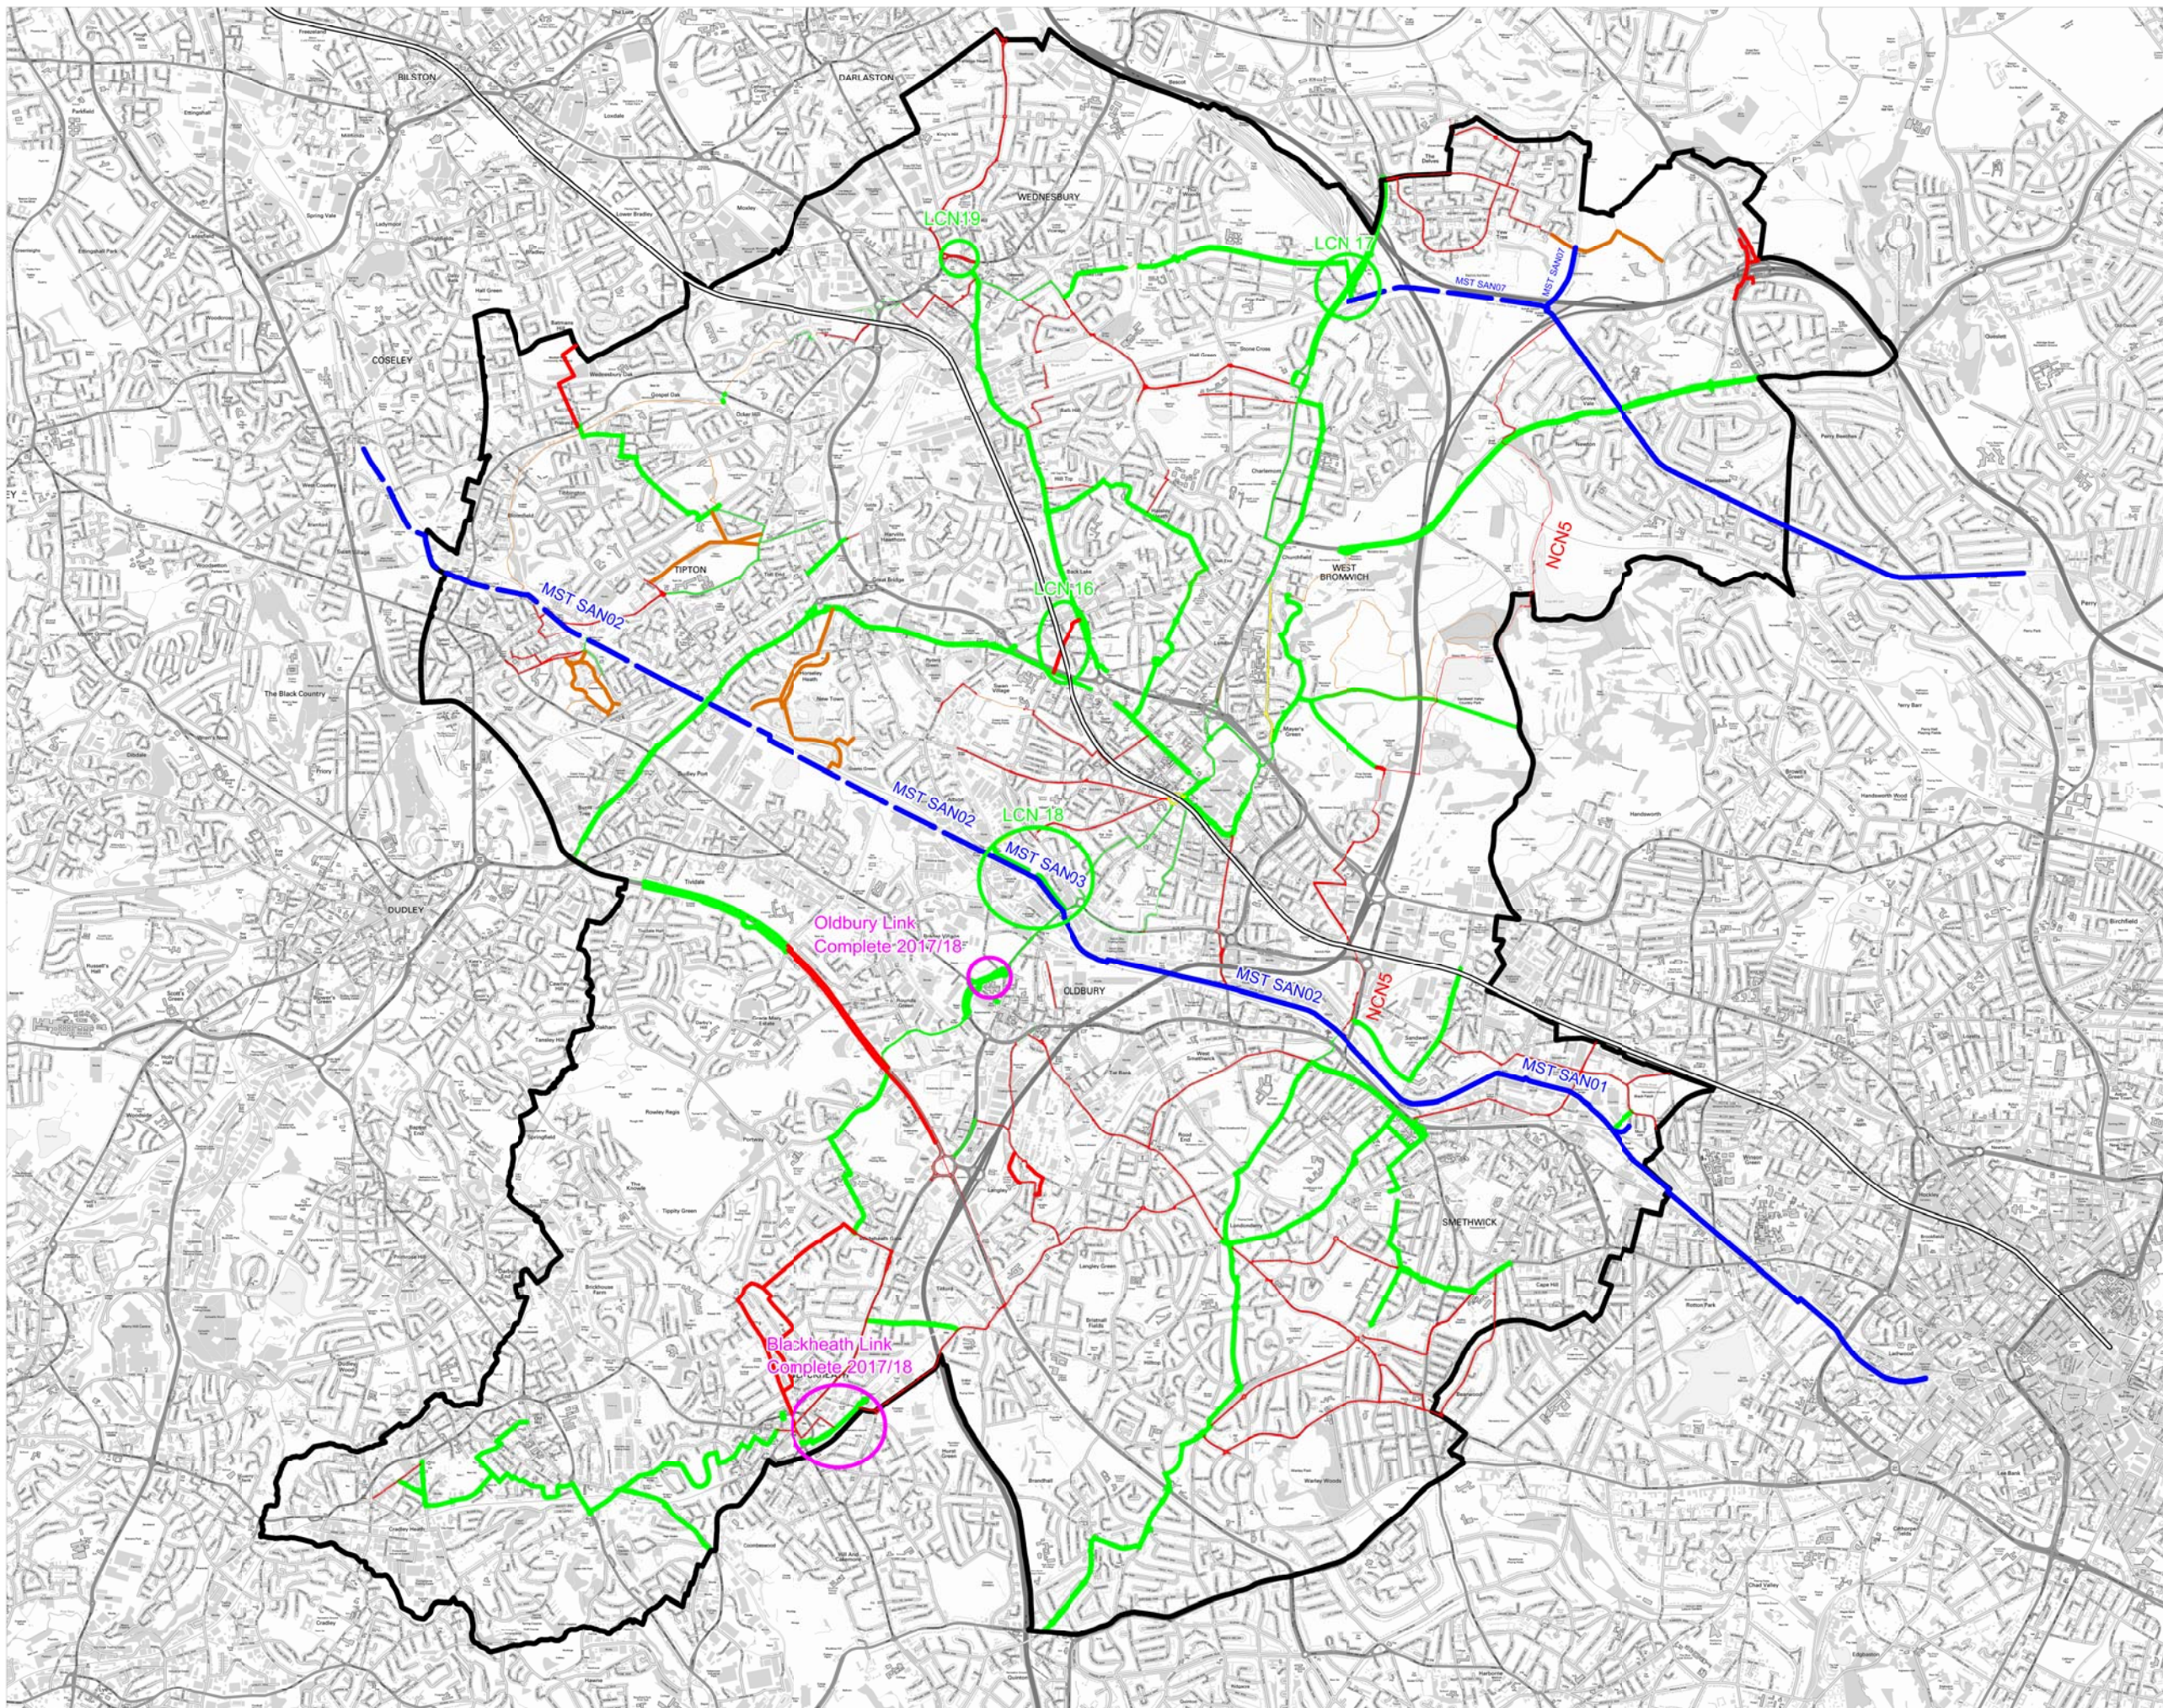

Appendix A

Key

Proposed Cycle Route

Existing Cycle Route

Off Road Cycle Route

Scale

This map is reproduced from Ordnance Survey material with the permission of Ordnance Survey on behalf of the Controller of Her Majesty's Stationary Office.

© Crown copyright.

Unauthorised reproduction infringes Crown Copyright and may lead to prosecution or civil proceedings.

Sandwell M.B.C. Licence No 10032119 2018